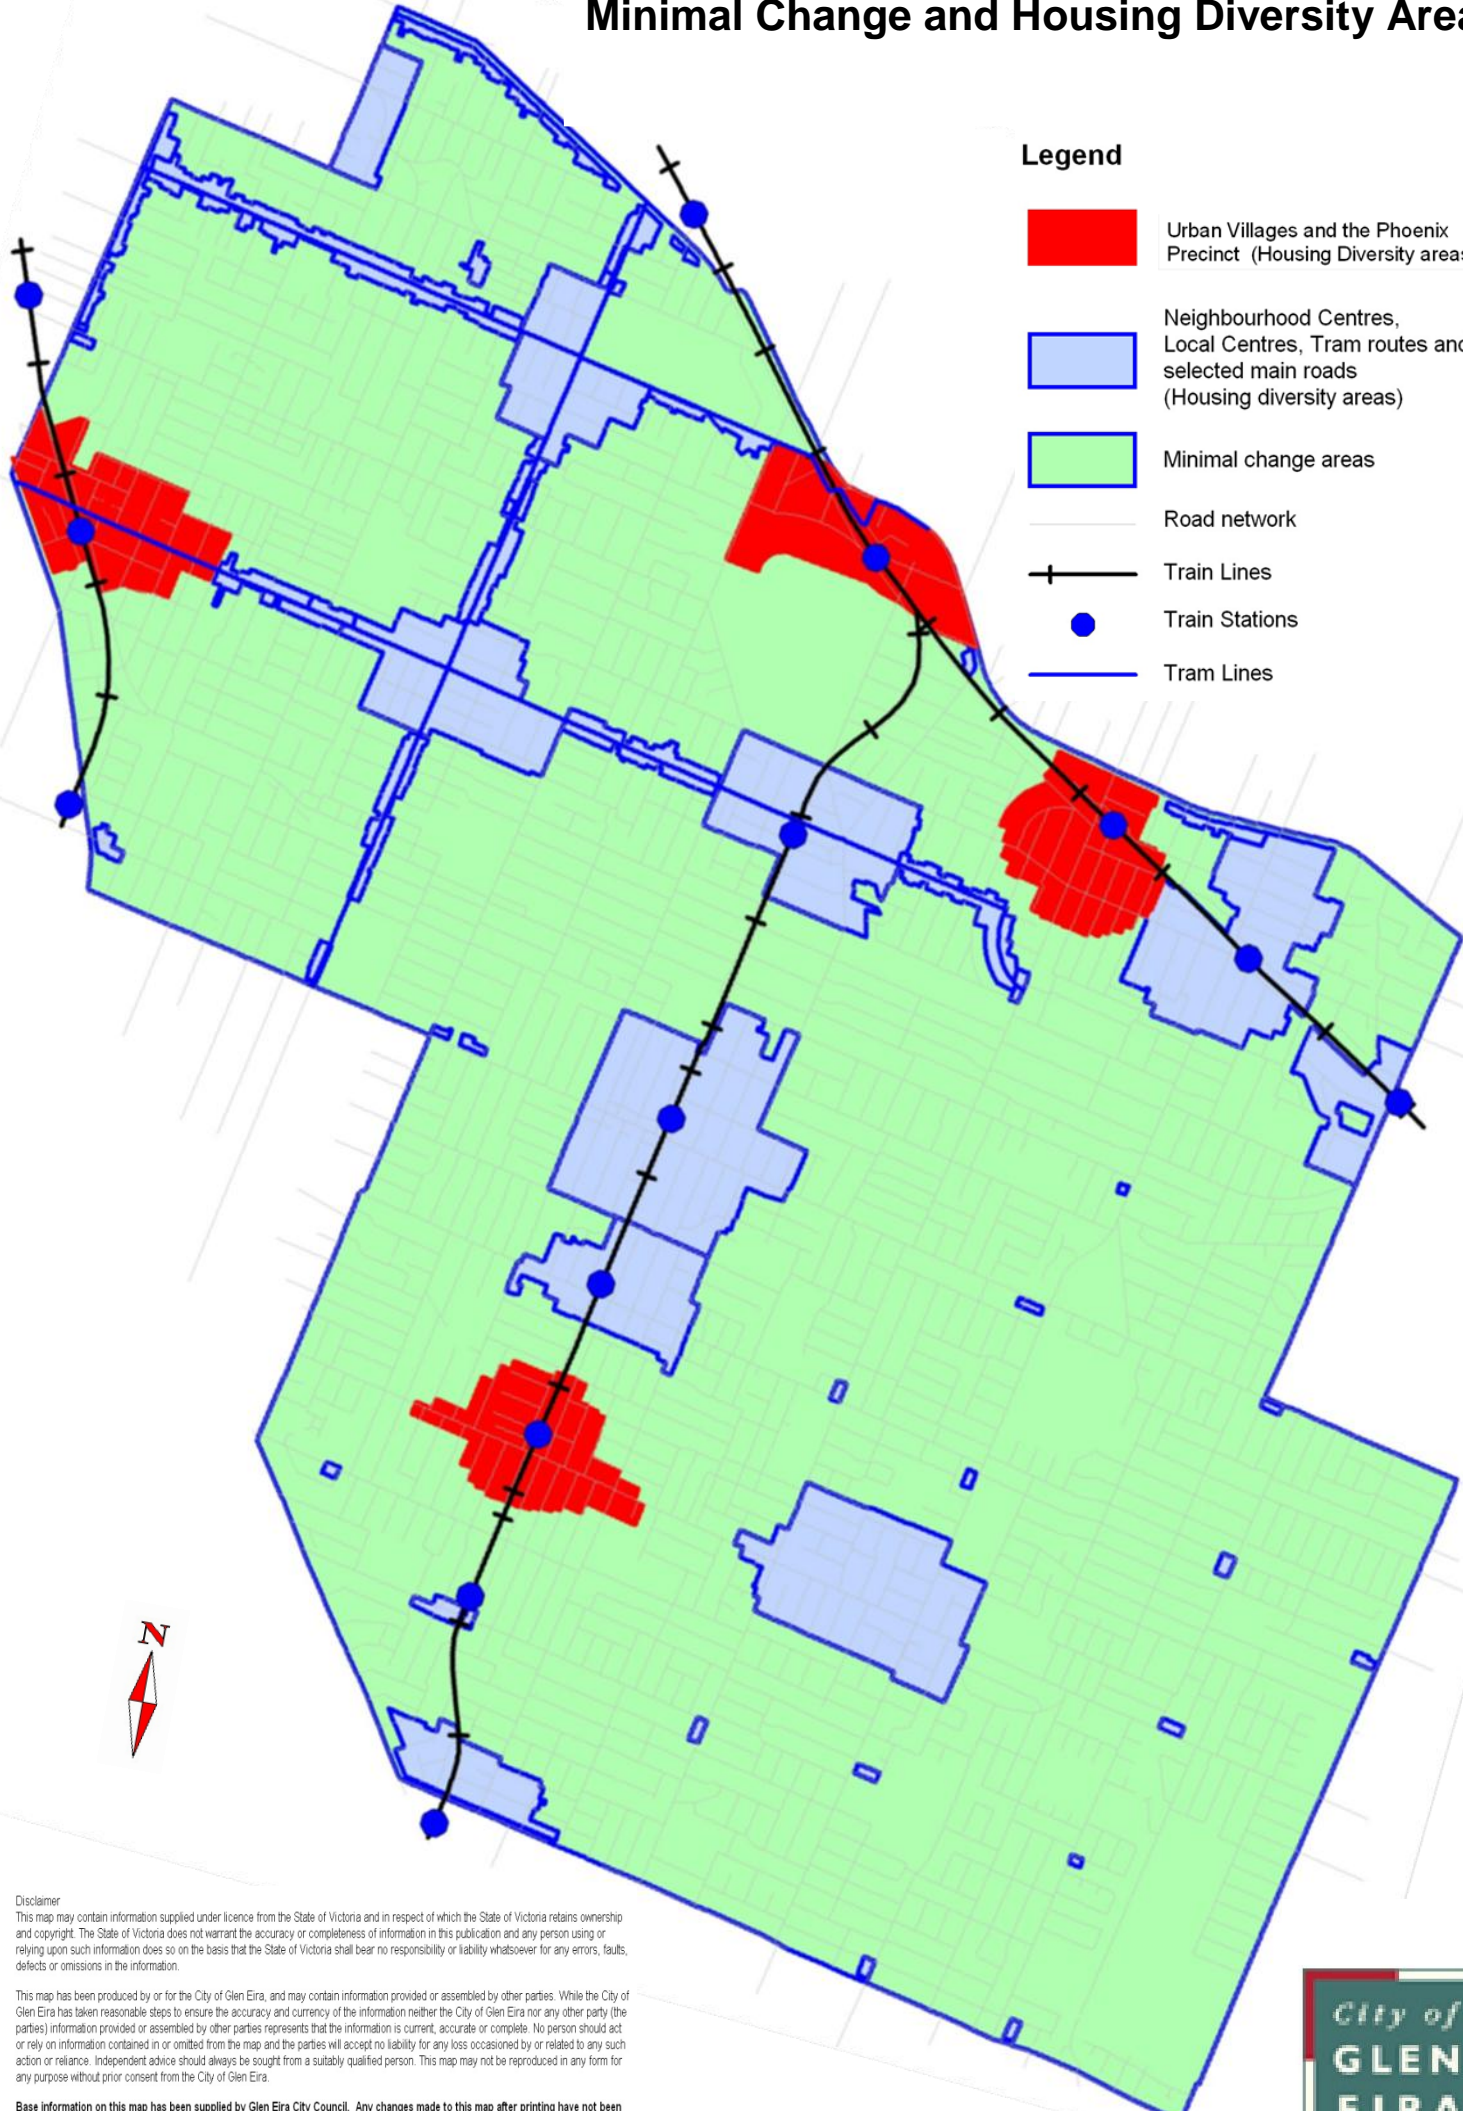

Minimal Change and Housing Diversity Areas

Legend

- Urban Villages and the Phoenix Precinct (Housing Diversity areas)
- Neighbourhood Centres, Local Centres, Tram routes and selected main roads (Housing diversity areas)
- Minimal change areas
- Road network
- Train Lines
- Train Stations
- Tram Lines

Base information on this map has been supplied by Glen Eira City Council. Any changes made to this map after printing have not been authorised by Glen Eira City Council.